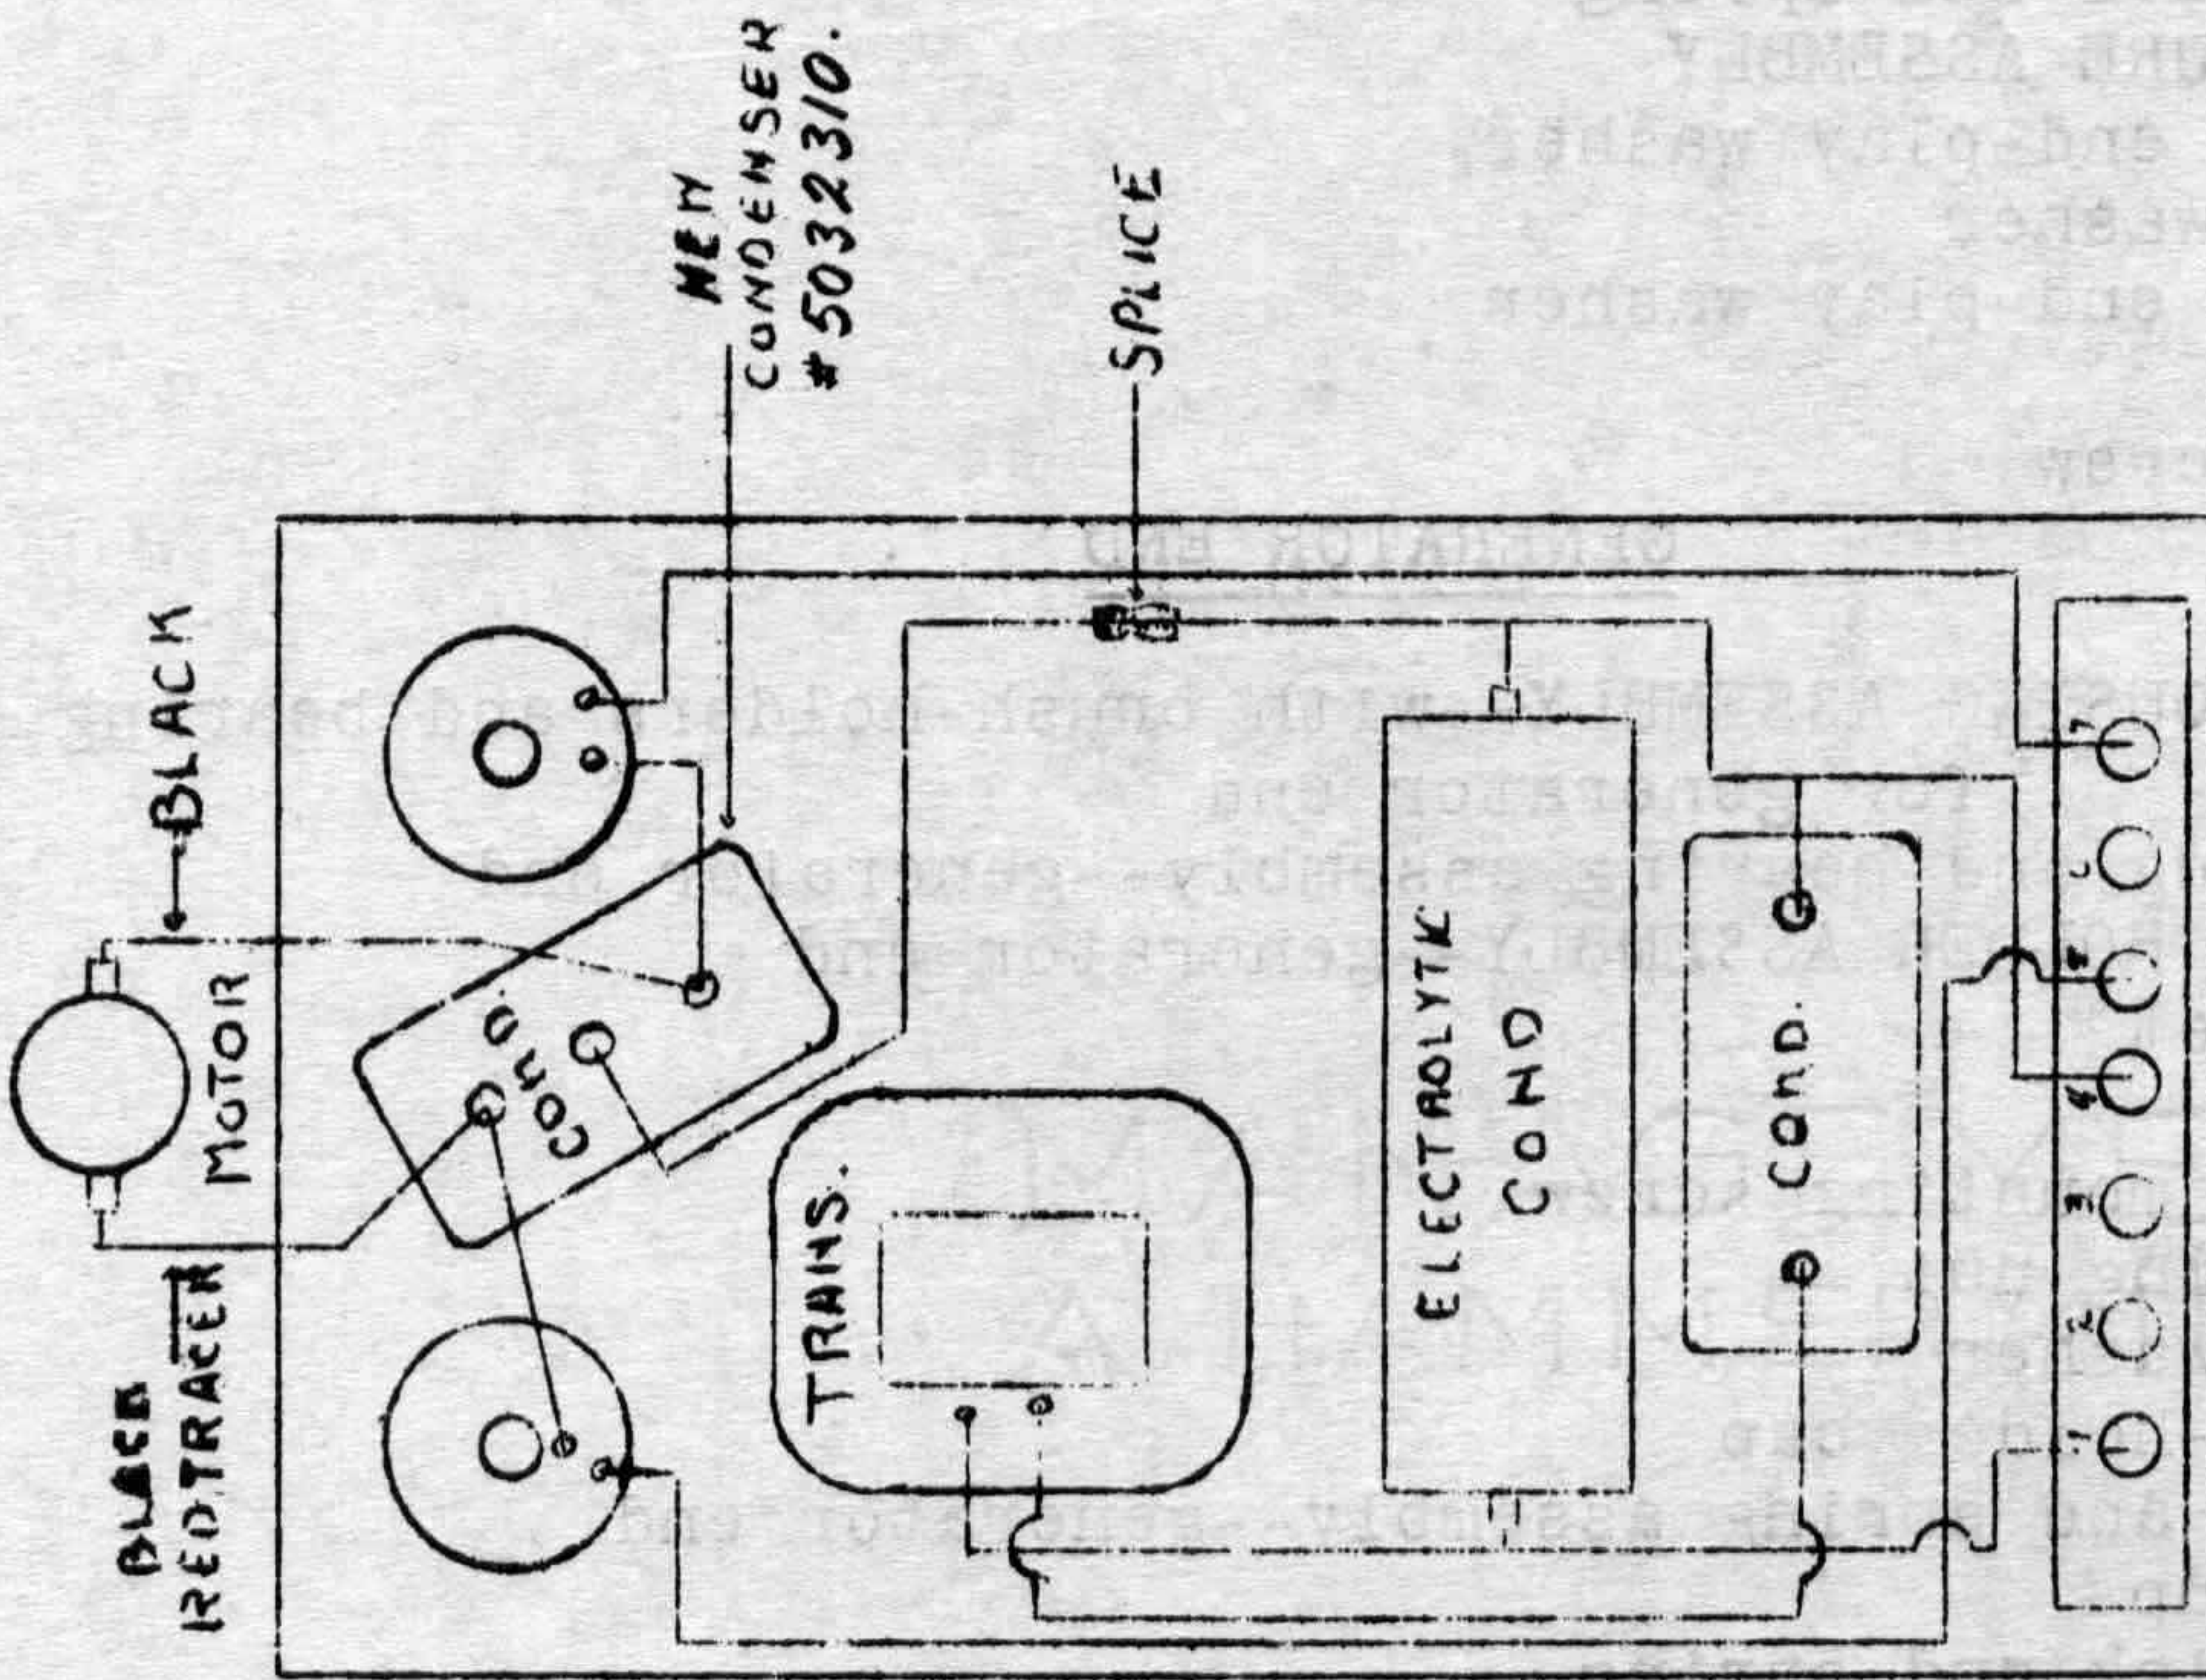

Figure 2.

Connected for use with
Delco Models A-3 and B-3